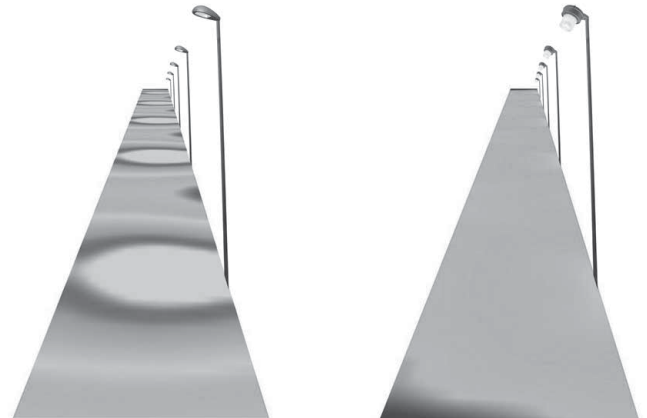

- Choose light outputs from 2,500 to 5,000 lumens, with far less power consumed and heat generated per lumen.
- Ensure uniform light distribution without spotlight effects or dark spots in low-mount applications from 7 to 15 feet.
- Optimize lighting with a choice of four globes and a 30° angled reflector that can be installed in the field to increase beam spread, eliminate glare and redirect light.
- Mount to existing Mercmaster hoods in minutes, with no additional wiring required. One luminaire can be adapted for pendant, ceiling, wall or stanchion applications.
- This compact, low-profile LED luminaire weighs under 10 pounds and never requires relamping.
- Mercmaster LED Low Profile is robust enough to use in the toughest environments, including refineries, chemical plants, processing plants and more.
- Ordinary and hazardous location versions are cULus Listed to UL and CSA standards.

Light Where You Need It

Compare these two 3-foot-wide walkways with 25° stanchion fixtures mounted every 15 feet along the side. Fixtures are 7 feet high. The competitor's luminaire produces hot spots and shadows along the walkway. Consuming only half the power, the Mercmaster LED Low Profile with prismatic refractor delivers more evenly distributed light, with no hot spots, while maintaining more than the desired 5 foot-candles of light.

Competitor's Low-Mount LED

Mercmaster LED Low Profile

For more information, contact your local sales representative or visit www.appletonelec.com